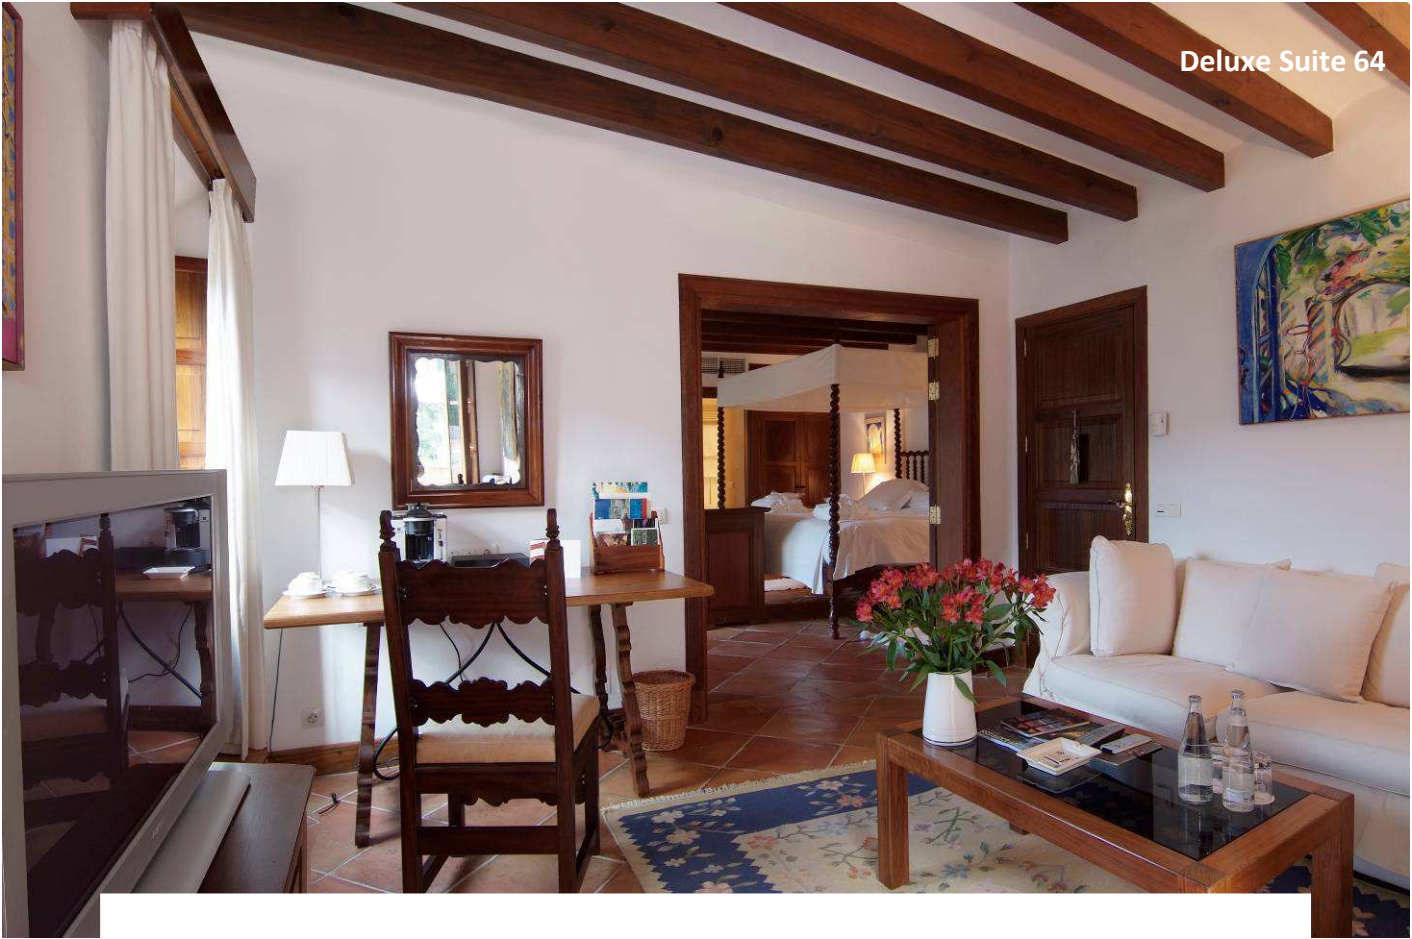

## DELUXE SUITES Belmond La Residencia

Located in the Son Fony building, Deluxe Suites have a separate bedroom with a super king size bed and spacious lounge area. Also included are luxurious furniture and fittings offering unique style, including the finest quality linens.

### Deluxe Suites Details

Location:	In the Son Fony building
View:	Beautiful views over the village of Deià and the Tramuntana Mountains
Beds:	Super king size four poster bed 1 rollaway bed (on request)
Bathroom:	1 marble bathroom
Max occupancy:	3 adults, or 2 adults and 2 children (in a sofa bed)
Size:	ca. m <sup>2</sup> 100; sq.ft. 1076