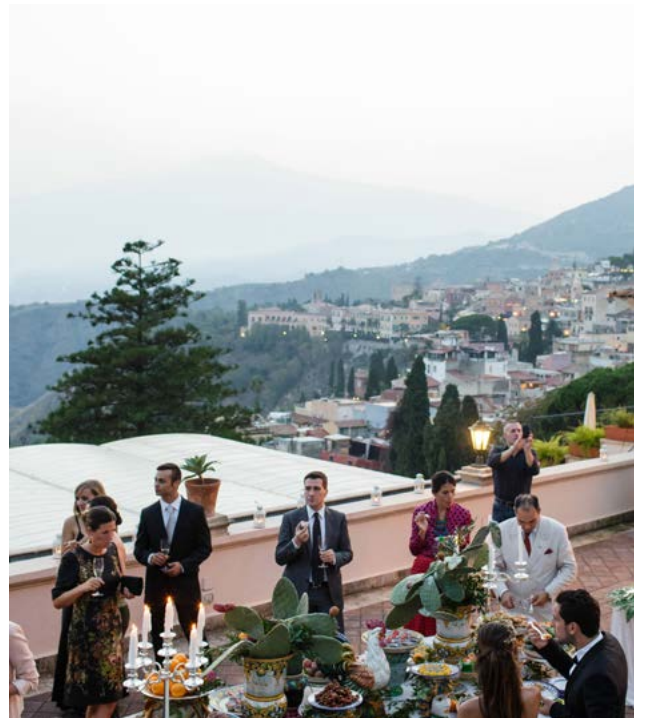

BELMOND.COM/GRANDHOTELTIMEO

SPECIAL EVENTS SALES OFFICE TEL. +39 0185 2678 438 EMAIL: ITA.SESO@BELMOND.COM

BELMOND
GRAND HOTEL TIMEO
TAORMINA

SENSATIONAL SETTING

CELEBRATE YOUR EVENT IN OUR MAGNIFICENT LOCATION, OVERLOOKING MAJESTIC MOUNT ETNA AND THE SPARKLING SEA. LET OUR STAFF TAKE CARE OF EVERY DETAIL, FROM CUSTOMISED MENUS OF SICILIAN DELICACIES TO MUSICAL ENTERTAINMENT AND FIREWORKS.

BELMOND
GRAND HOTEL TIMEO
TAORMINA

SPACE TO ENTERTAIN

AMAZE YOUR GUESTS WITH OUR LAVISH VENUES, PANORAMIC VIEWS AND SUMPTUOUS SICILIAN CUISINE. FOR GRAND GATHERINGS WE CAN SEAT UP TO 300 PEOPLE IN OPULENT STYLE. SMALLER GROUPS CAN DINE IN ONE OF OUR PRIVATE ROOMS OR RESERVE A TABLE IN OUR BEAUTIFUL RESTAURANT.