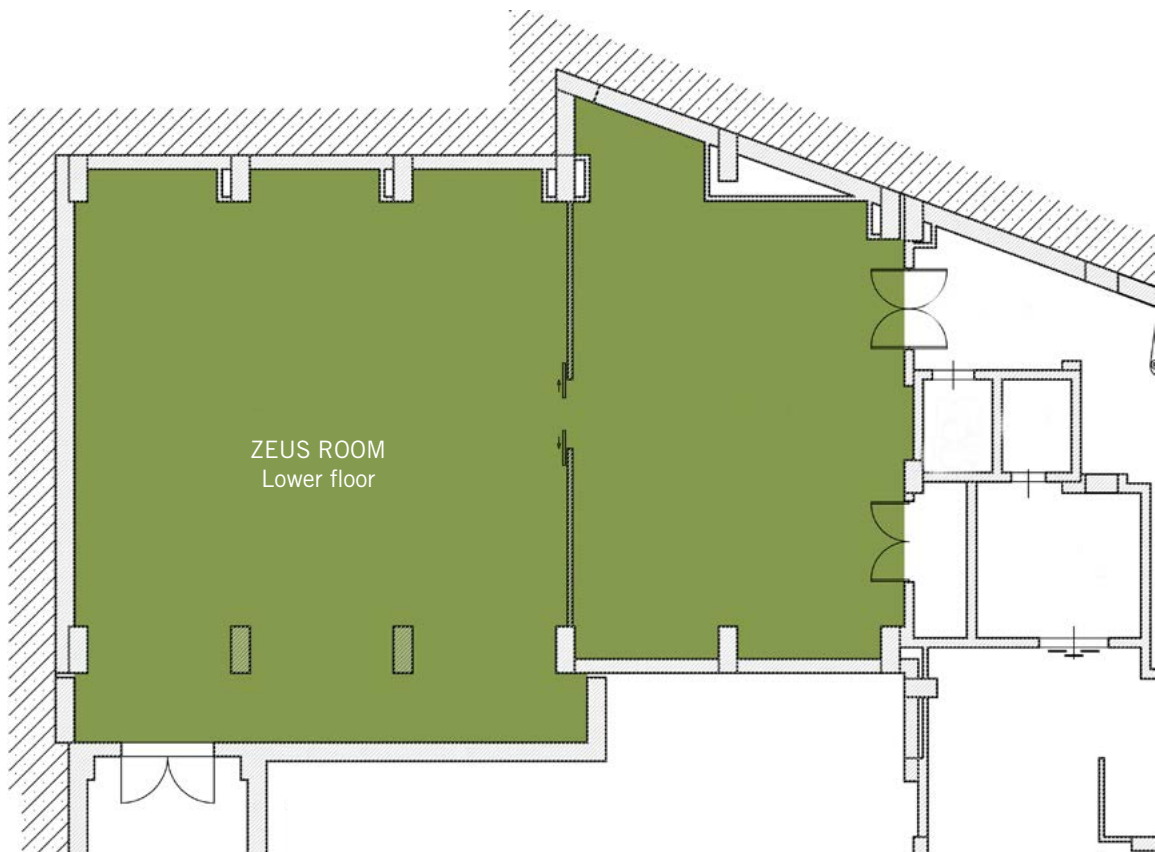

BELMOND
GRAND HOTEL TIMEO
TAORMINA

FLOOR PLANS