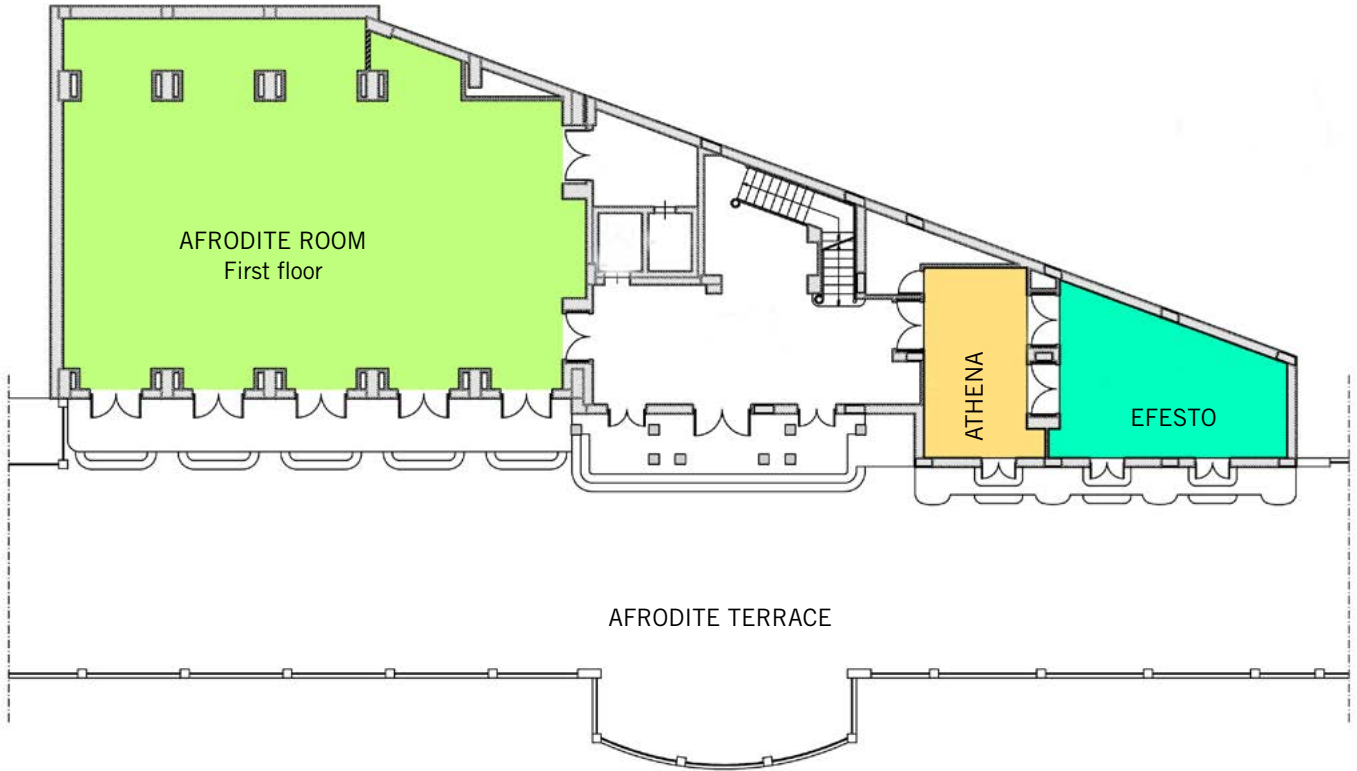

BELMOND
GRAND HOTEL TIMEO
TAORMINA

FLOOR PLANS