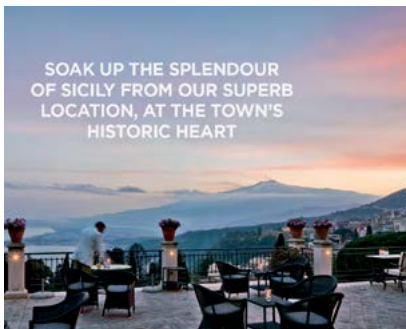

BROCHURE
view