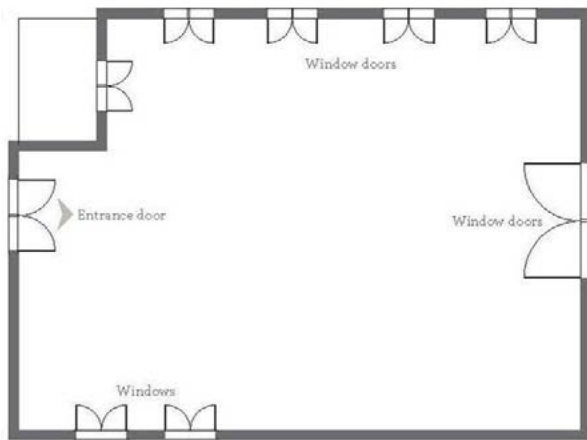

BELMOND
LA RESIDENCIA
MALLORCA

FLOOR PLAN

ALBÉNIZ