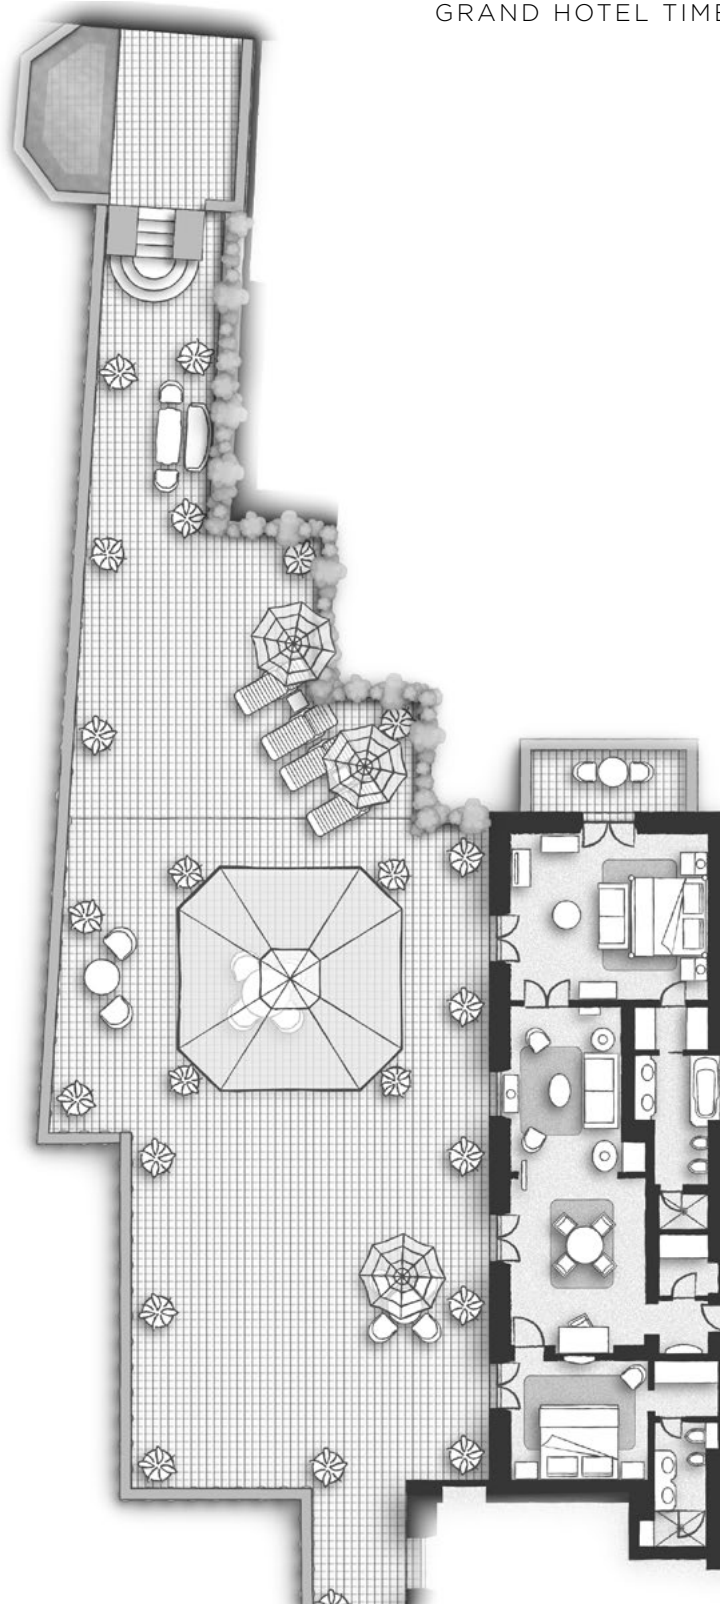

GRAND HOTEL TIMEO TWO BEDROOM
SUITE N. 302

**GRAND HOTEL
TIMEO**

GRAND HOTEL TIMEO, VIA TEATRO GRECO 59 - 98039 TAORMINA - ITALY
T: +39 0942 6270 200 E: RESERVATIONS.GHT@BELMOND.COM

INCOMPARABLE GENUINE TRAVEL

BELMOND.COM